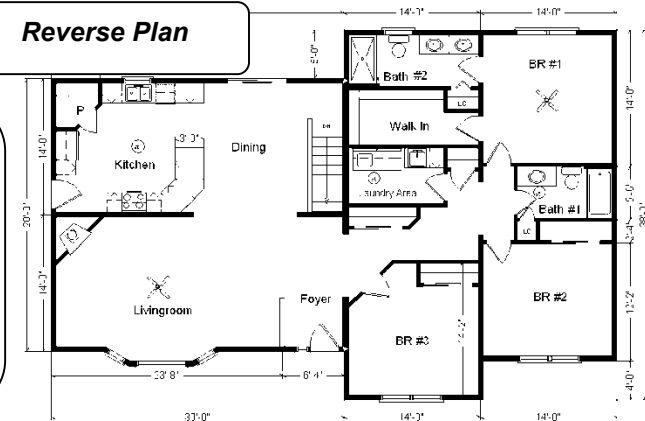

Price Includes: Crane Setting, All Blueprints, R55 Ceilings, R21 Exterior Walls, Kohler Plumbing, Pella Windows, 200 Amp Service, All Applicable Tax and Much More!!
*See Sales Rep For Any Applicable Delivery Fees

MODEL FOR SALE!
$233,330.00
(32,508.00 Discount!)