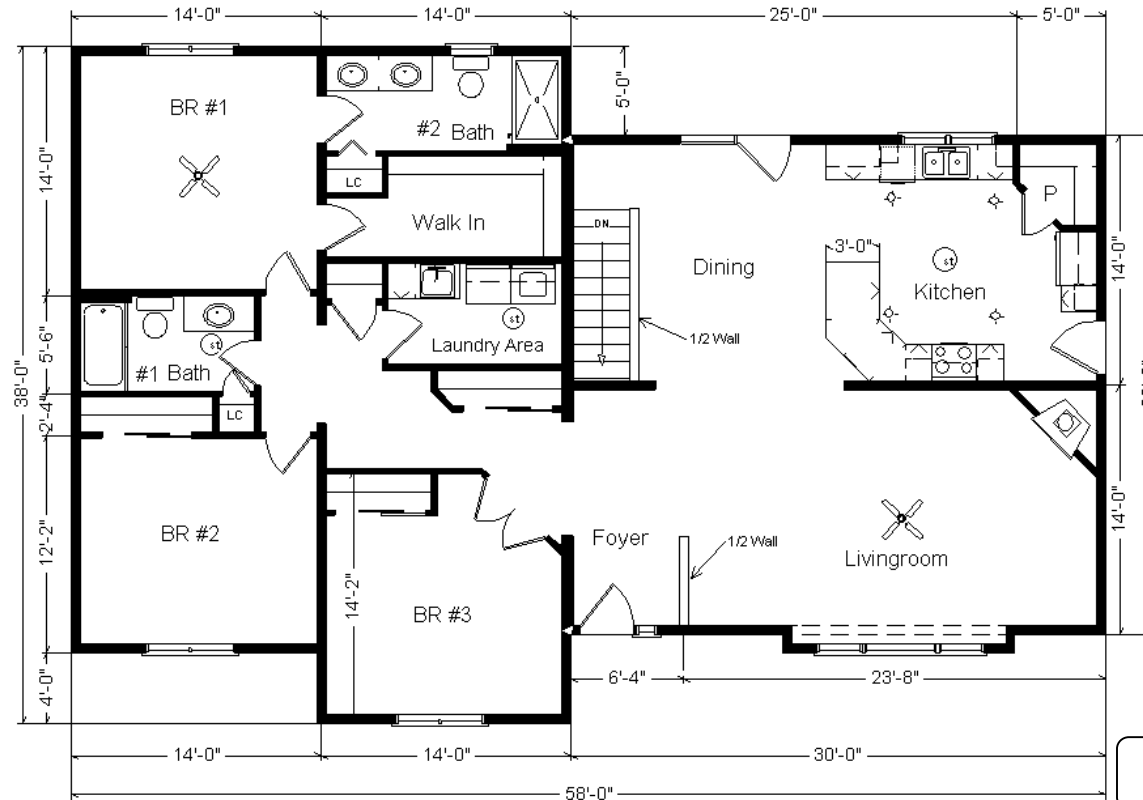

Total With Options Shown: $265,838.00

Design Homes, Inc.

Former Display
28x66 4-sec. Ranch 1,848 sq. ft.
Our Largest Discounted Model!

Praire du Chien, WI
(#10498 -6-4)

MN #BC146710

Prices are Subject
to Change

Color Information
Hearthstone Siding, Almond Trim, Sav. Wicker Northwoods Accents, Moire Black Shingles, Black Shutters, White & Bisque Baths, #432 and #250 Vanity Tops, 91180 Vinyls, SS Kit. Sink, Natural Oak Trim & Doors, Black Microwave and Rangehood, Natural Oak Cabinets, Bamboo Carpet, Fall Canyon Wood Flooring, Cameo WeatherShield Casement Windows w/Autumn Harvest Interiors, Golden Mascarello Countertop, Absolute Black FP Front

Feb25 2025

Reverse Plan